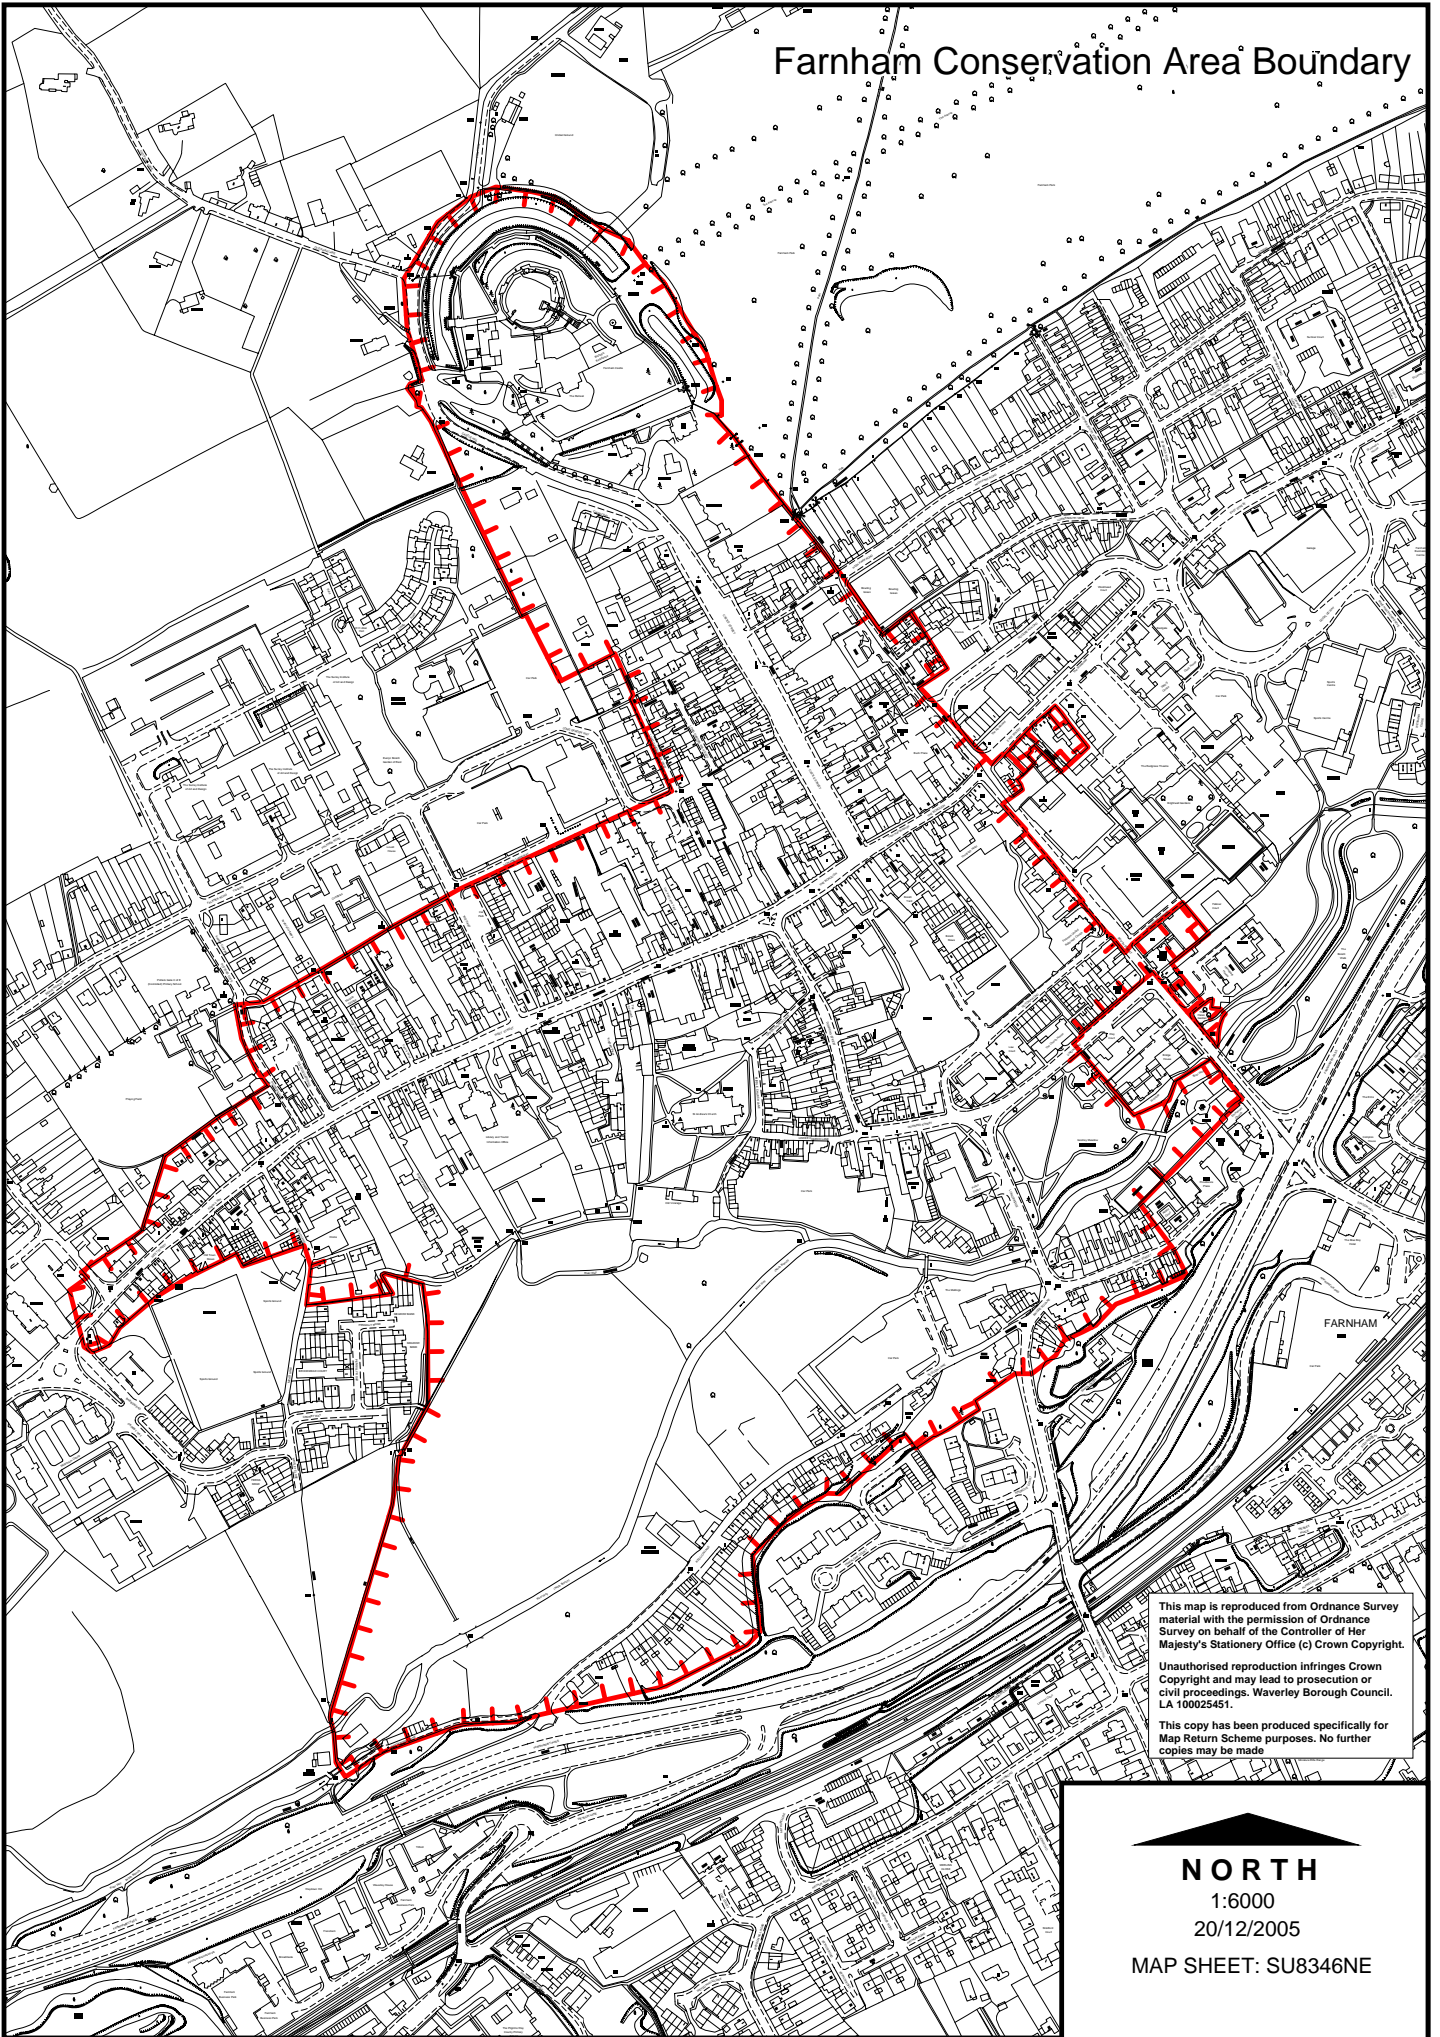

Farnham Conservation Area Boundary

This copy has been produced specifically for Map Return Scheme purposes. No further copies may be made

NORTH
1:6000
20/12/2005
MAP SHEET: SU8346NE