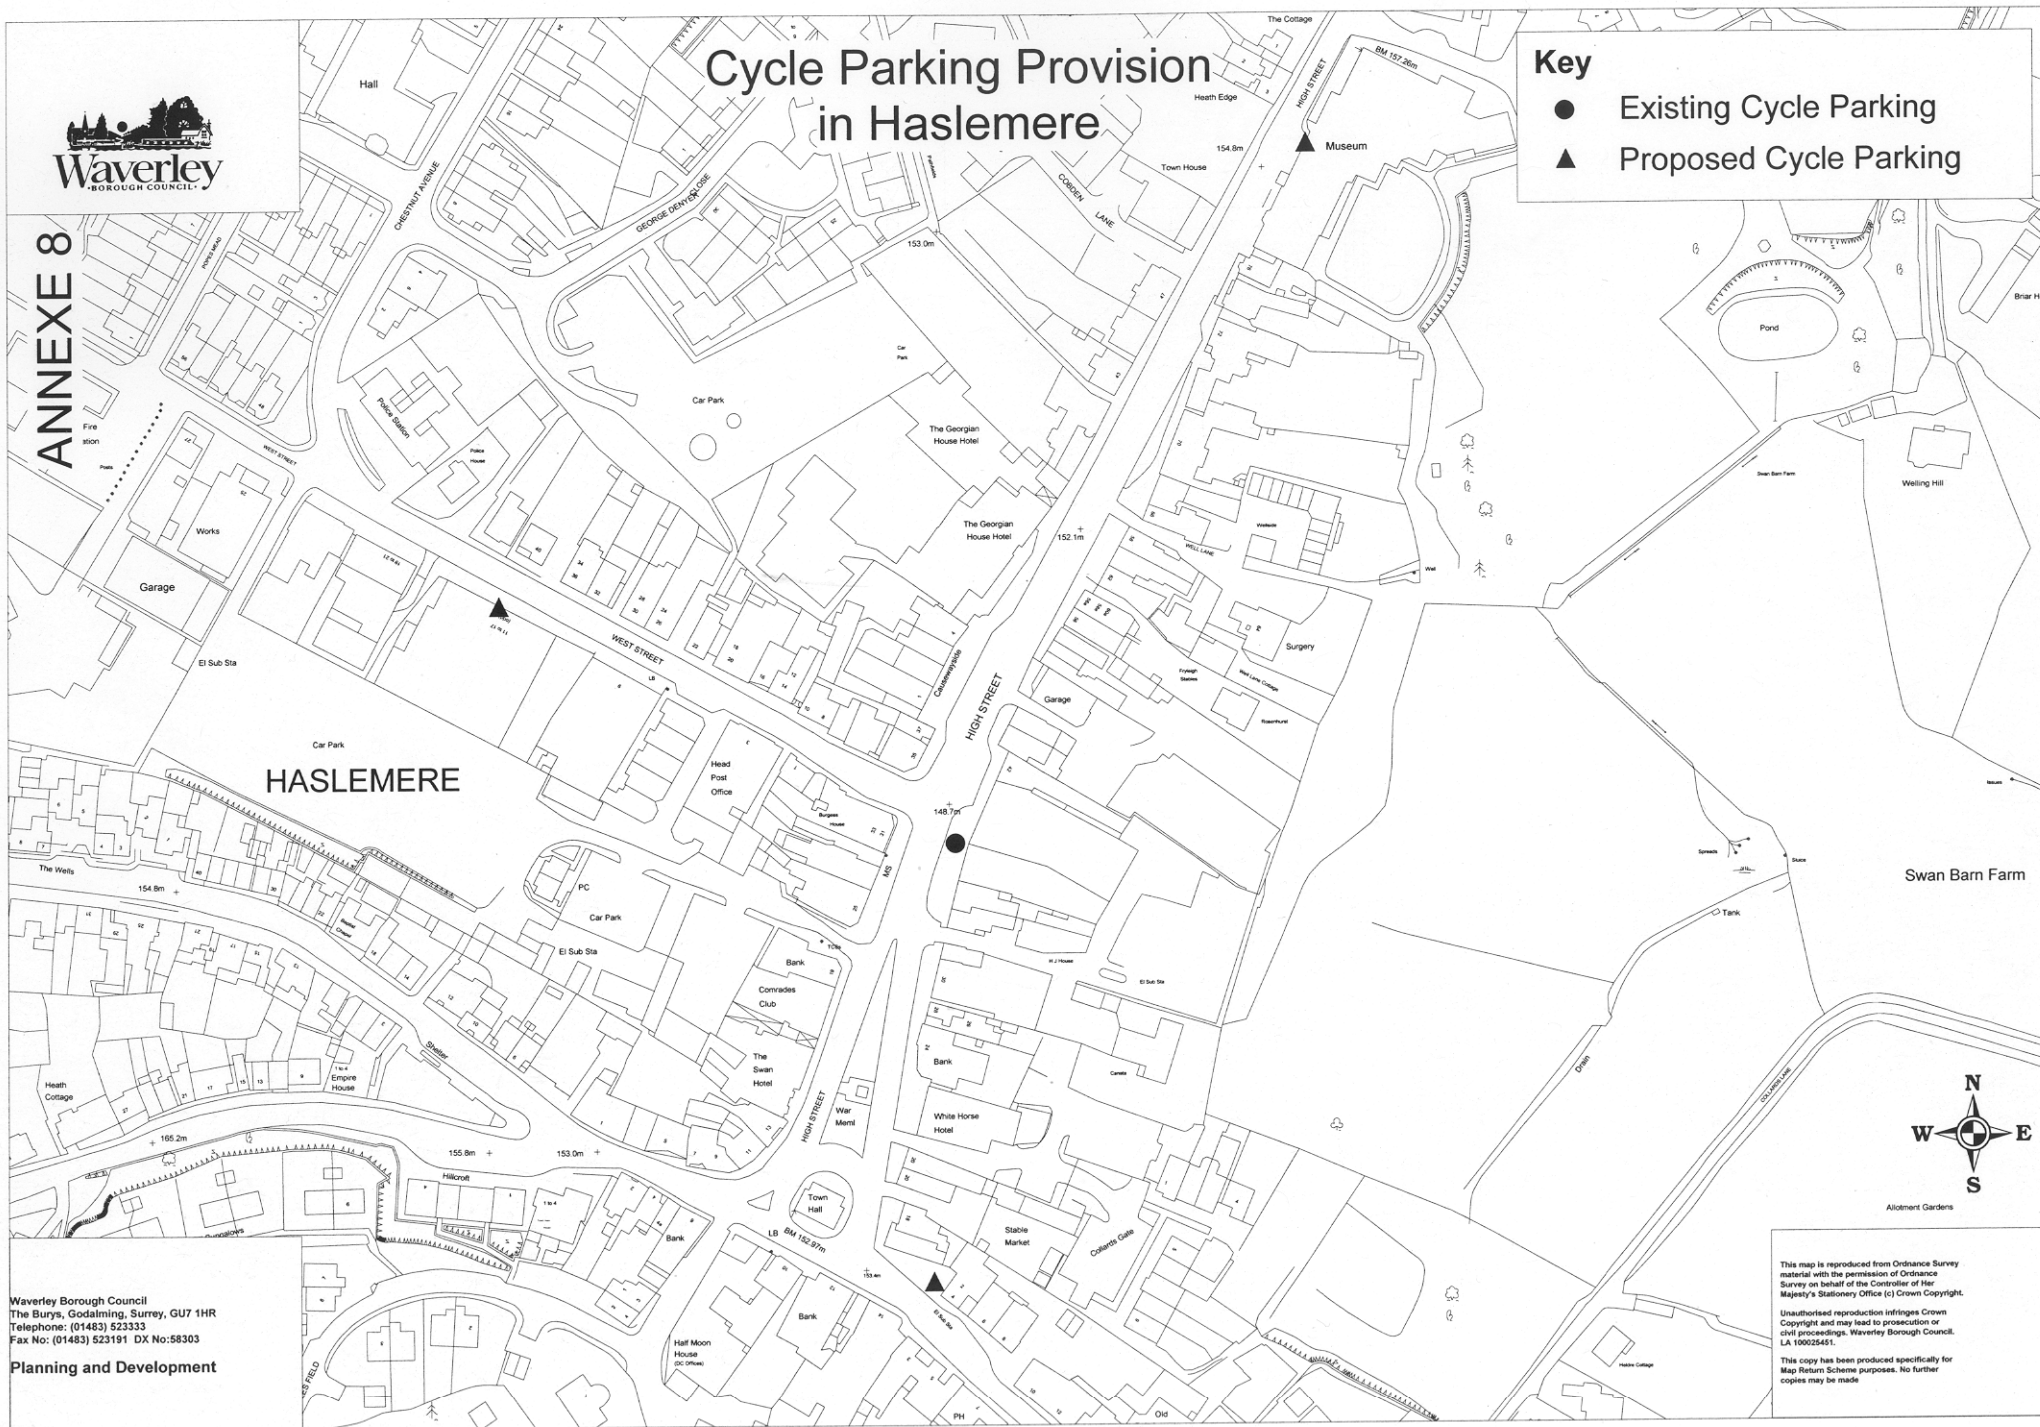

ANNEXE 8

Cycle Parking Provision in Haslemere

Key

- Existing Cycle Parking
- ▲ Proposed Cycle Parking

Planning and Development