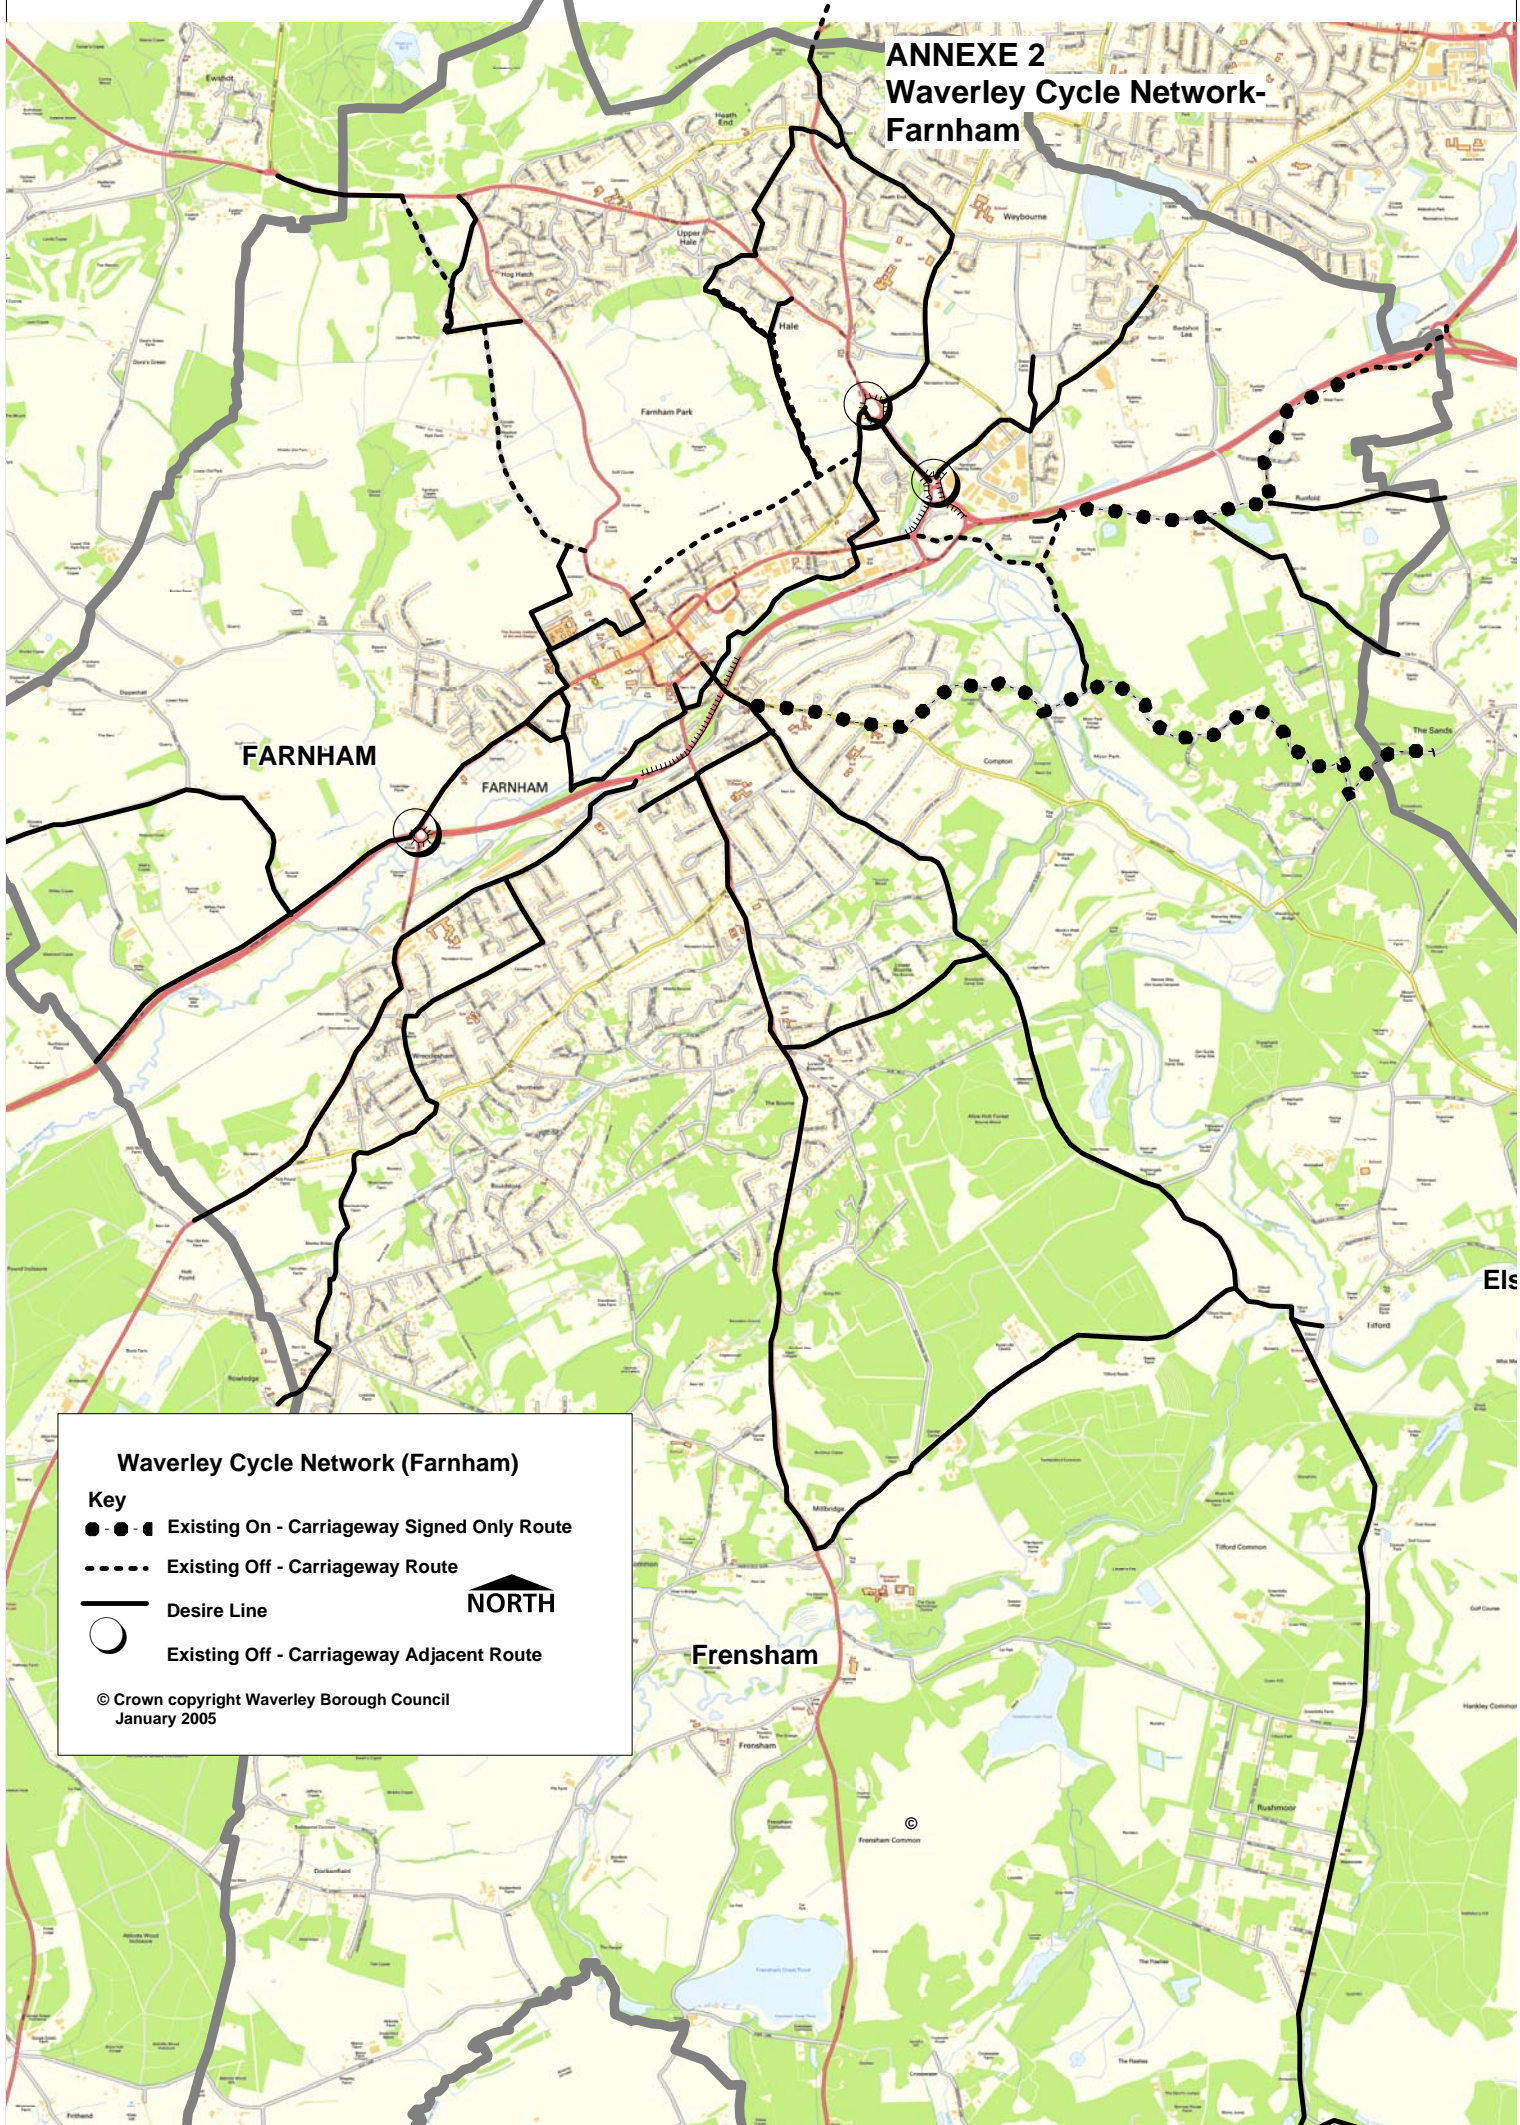

# ANNEXE 2 Waverley Cycle Network- Farnham

**Waverley Cycle Network (Farnham)**

**Key**

- - ● - ● Existing On - Carriageway Signed Only Route
- - - - Existing Off - Carriageway Route
- Desire Line
- Existing Off - Carriageway Adjacent Route

**NORTH**

© Crown copyright Waverley Borough Council  
January 2005