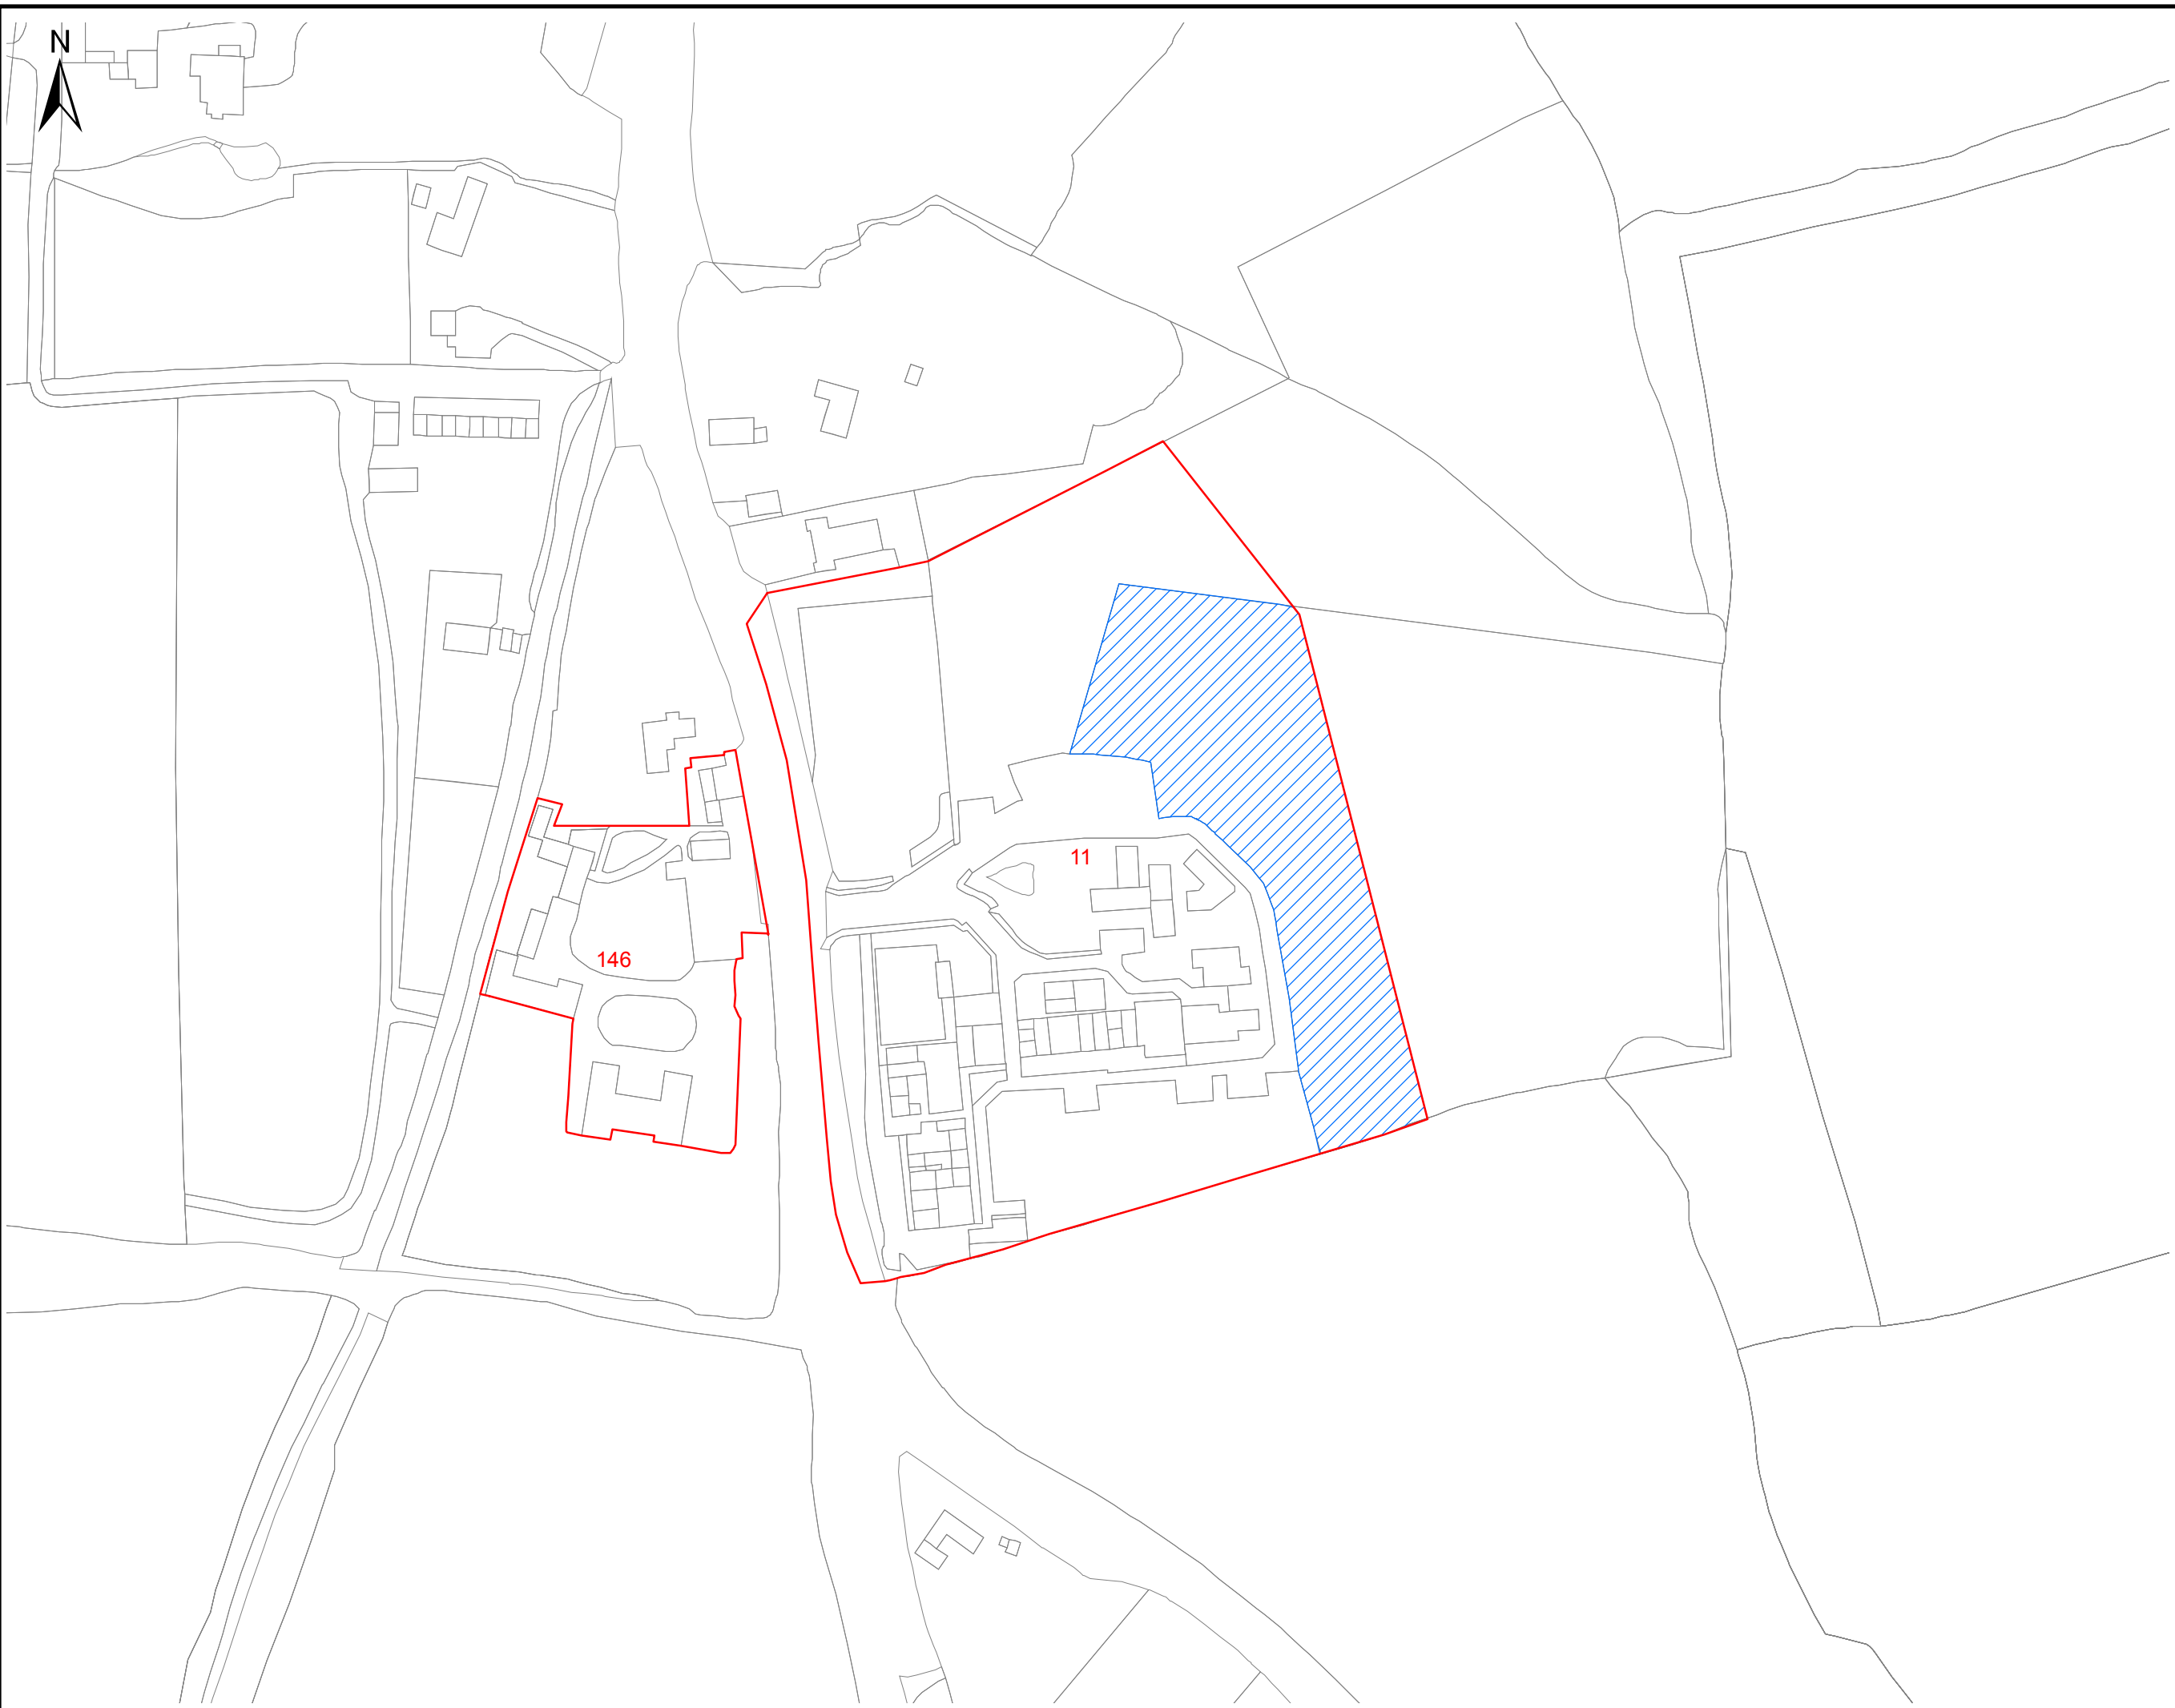

- Legend**
- ELR SITE BOUNDARIES - 2-04-2008
 - SCOPE FOR CHANGE - 2-04-2008

CLIENT		
Waverley Borough Council		
PROJECT		
Waverley Employment Land Study		
TITLE		
Site 11		
SCALE	DATE	DRAWN
1:1,500 at A3	02/04/08	TH