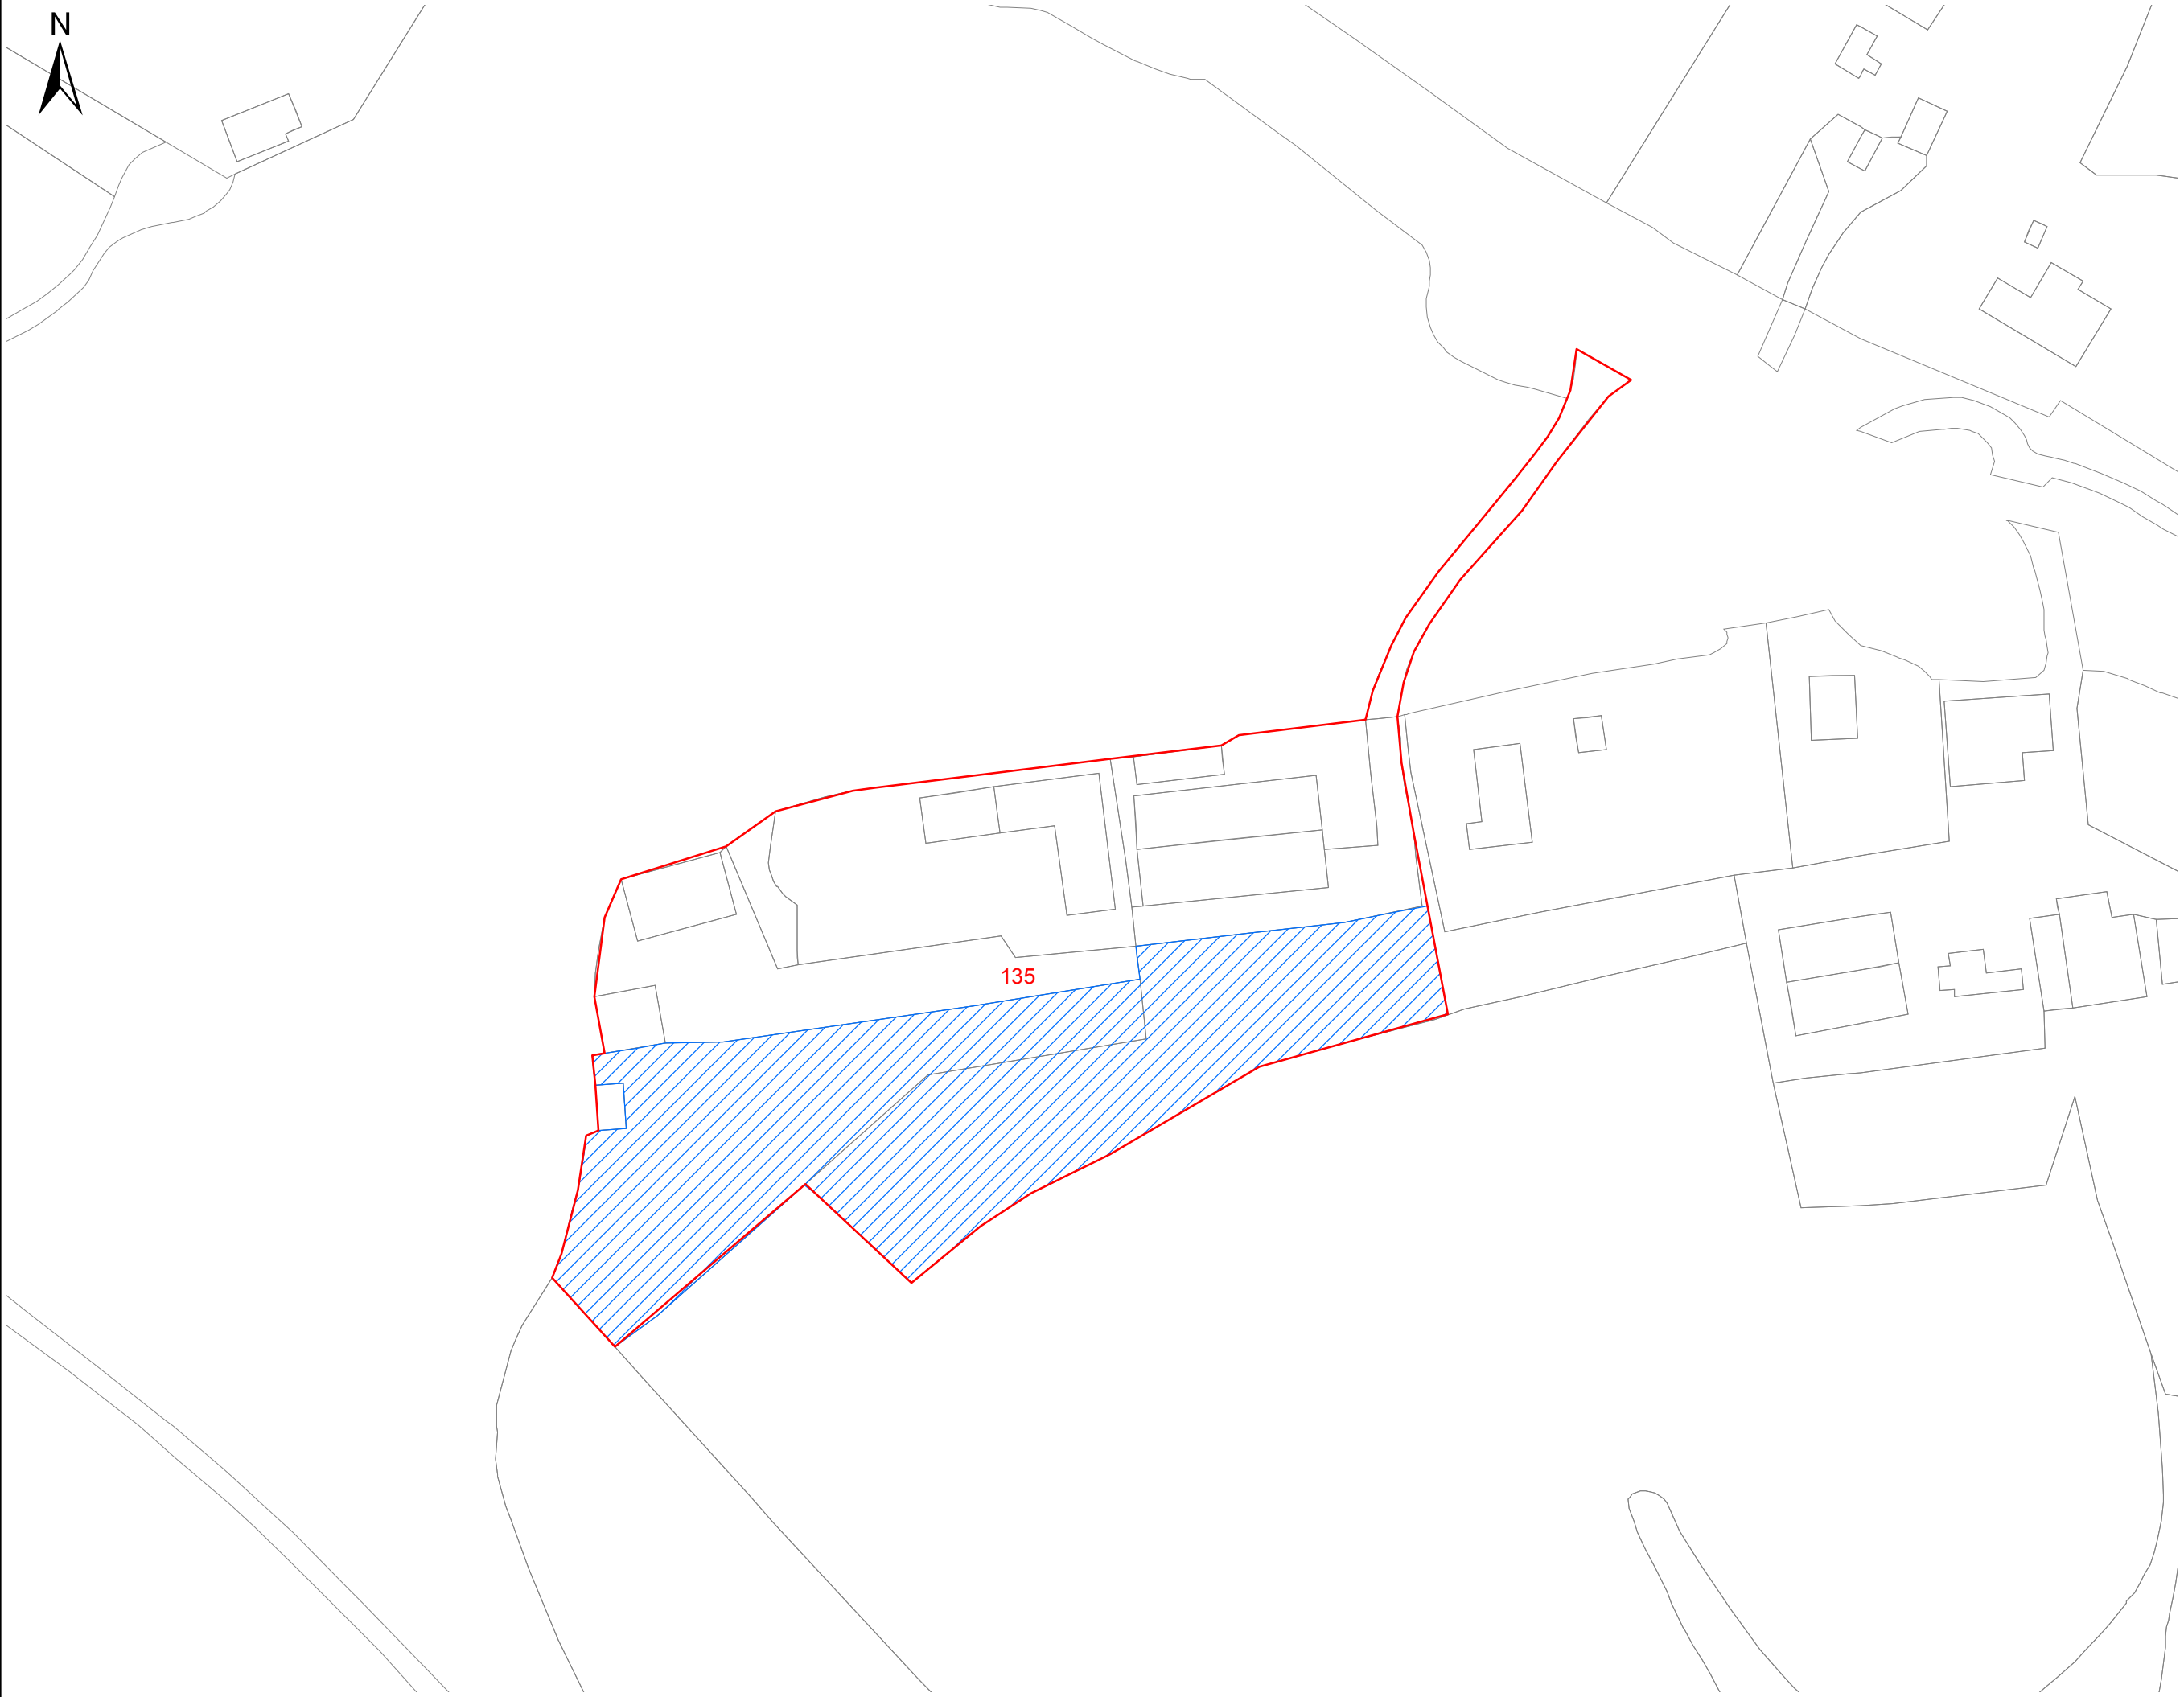

**Legend**  
ELR SITE BOUNDARIES - 2-04-2008  
SCOPE FOR CHANGE - 2-04-2008

CLIENT	Waverley Borough Council		
PROJECT	Waverley Employment Land Study		
TITLE	Site 135		
SCALE	DATE	DRAWN	
1:1,000 at A3	02/04/08	TH	